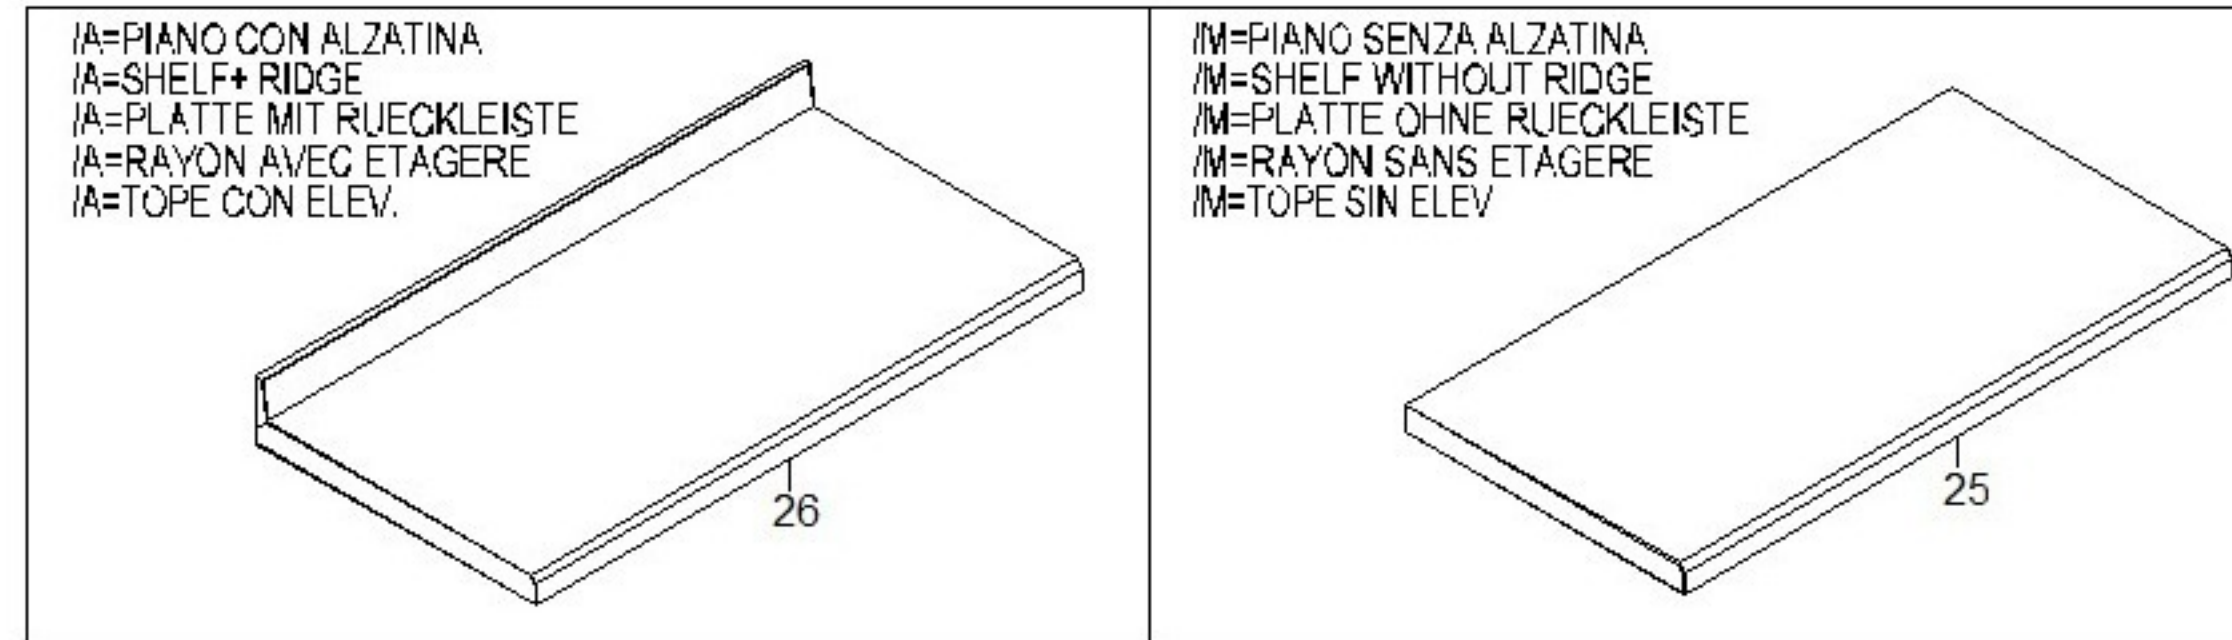

ANGELO PO - BASE REFRIGERATA TN It.433, 2 PORTINE+3 CASSETTI
6TEB2M - 15-06-2008 » 14-05-2010

Modello Typ Model Modelle Modelo

		6TEA 6TEAA 6TEAM	6TEA2 6TEA2A 6TEA2M	6TEA11 6TEA11A 6TEA11M	6TEA13 6TEA13A 6TEA13M	6TEB 6TEBA 6TEBM	6TEB2 6TEB2A 6TEB2M	6TEB4 6TEB4A 6TEB4M	6TEB11 6TEB11A 6TEB11M	6TEB13 6TEB13A 6TEB13M	6TEC 6TECA 6TECM	6TEC2 6TEC2A 6TEC2M	6TEC4 6TEC4A 6TEC4M	6TEC11 6TEC11A 6TEC11M	6TEC22 6TEC22A 6TEC22M	6TEC13 6TEC13A 6TEC13M
Num.cassetti	1/2	1	1	1	1	1	1	1	1	1	1	1	1	1	1	1
Schublad	1/2SUP	-	1	-	-	-	1	2	-	-	-	1	2	-	-	-
Drawers	1/2INF	-	1	-	-	-	1	2	-	-	-	1	2	-	-	-
Tiroirs	1/3	-	-	1	3	-	-	-	1	3	-	-	-	1	2	3
Gabetas	2/3	-	-	1	-	-	-	-	1	-	-	-	-	1	2	-
Porte Türen Doors Portes Puertas		2	1	1	1	3	2	1	2	2	4	3	2	3	2	3