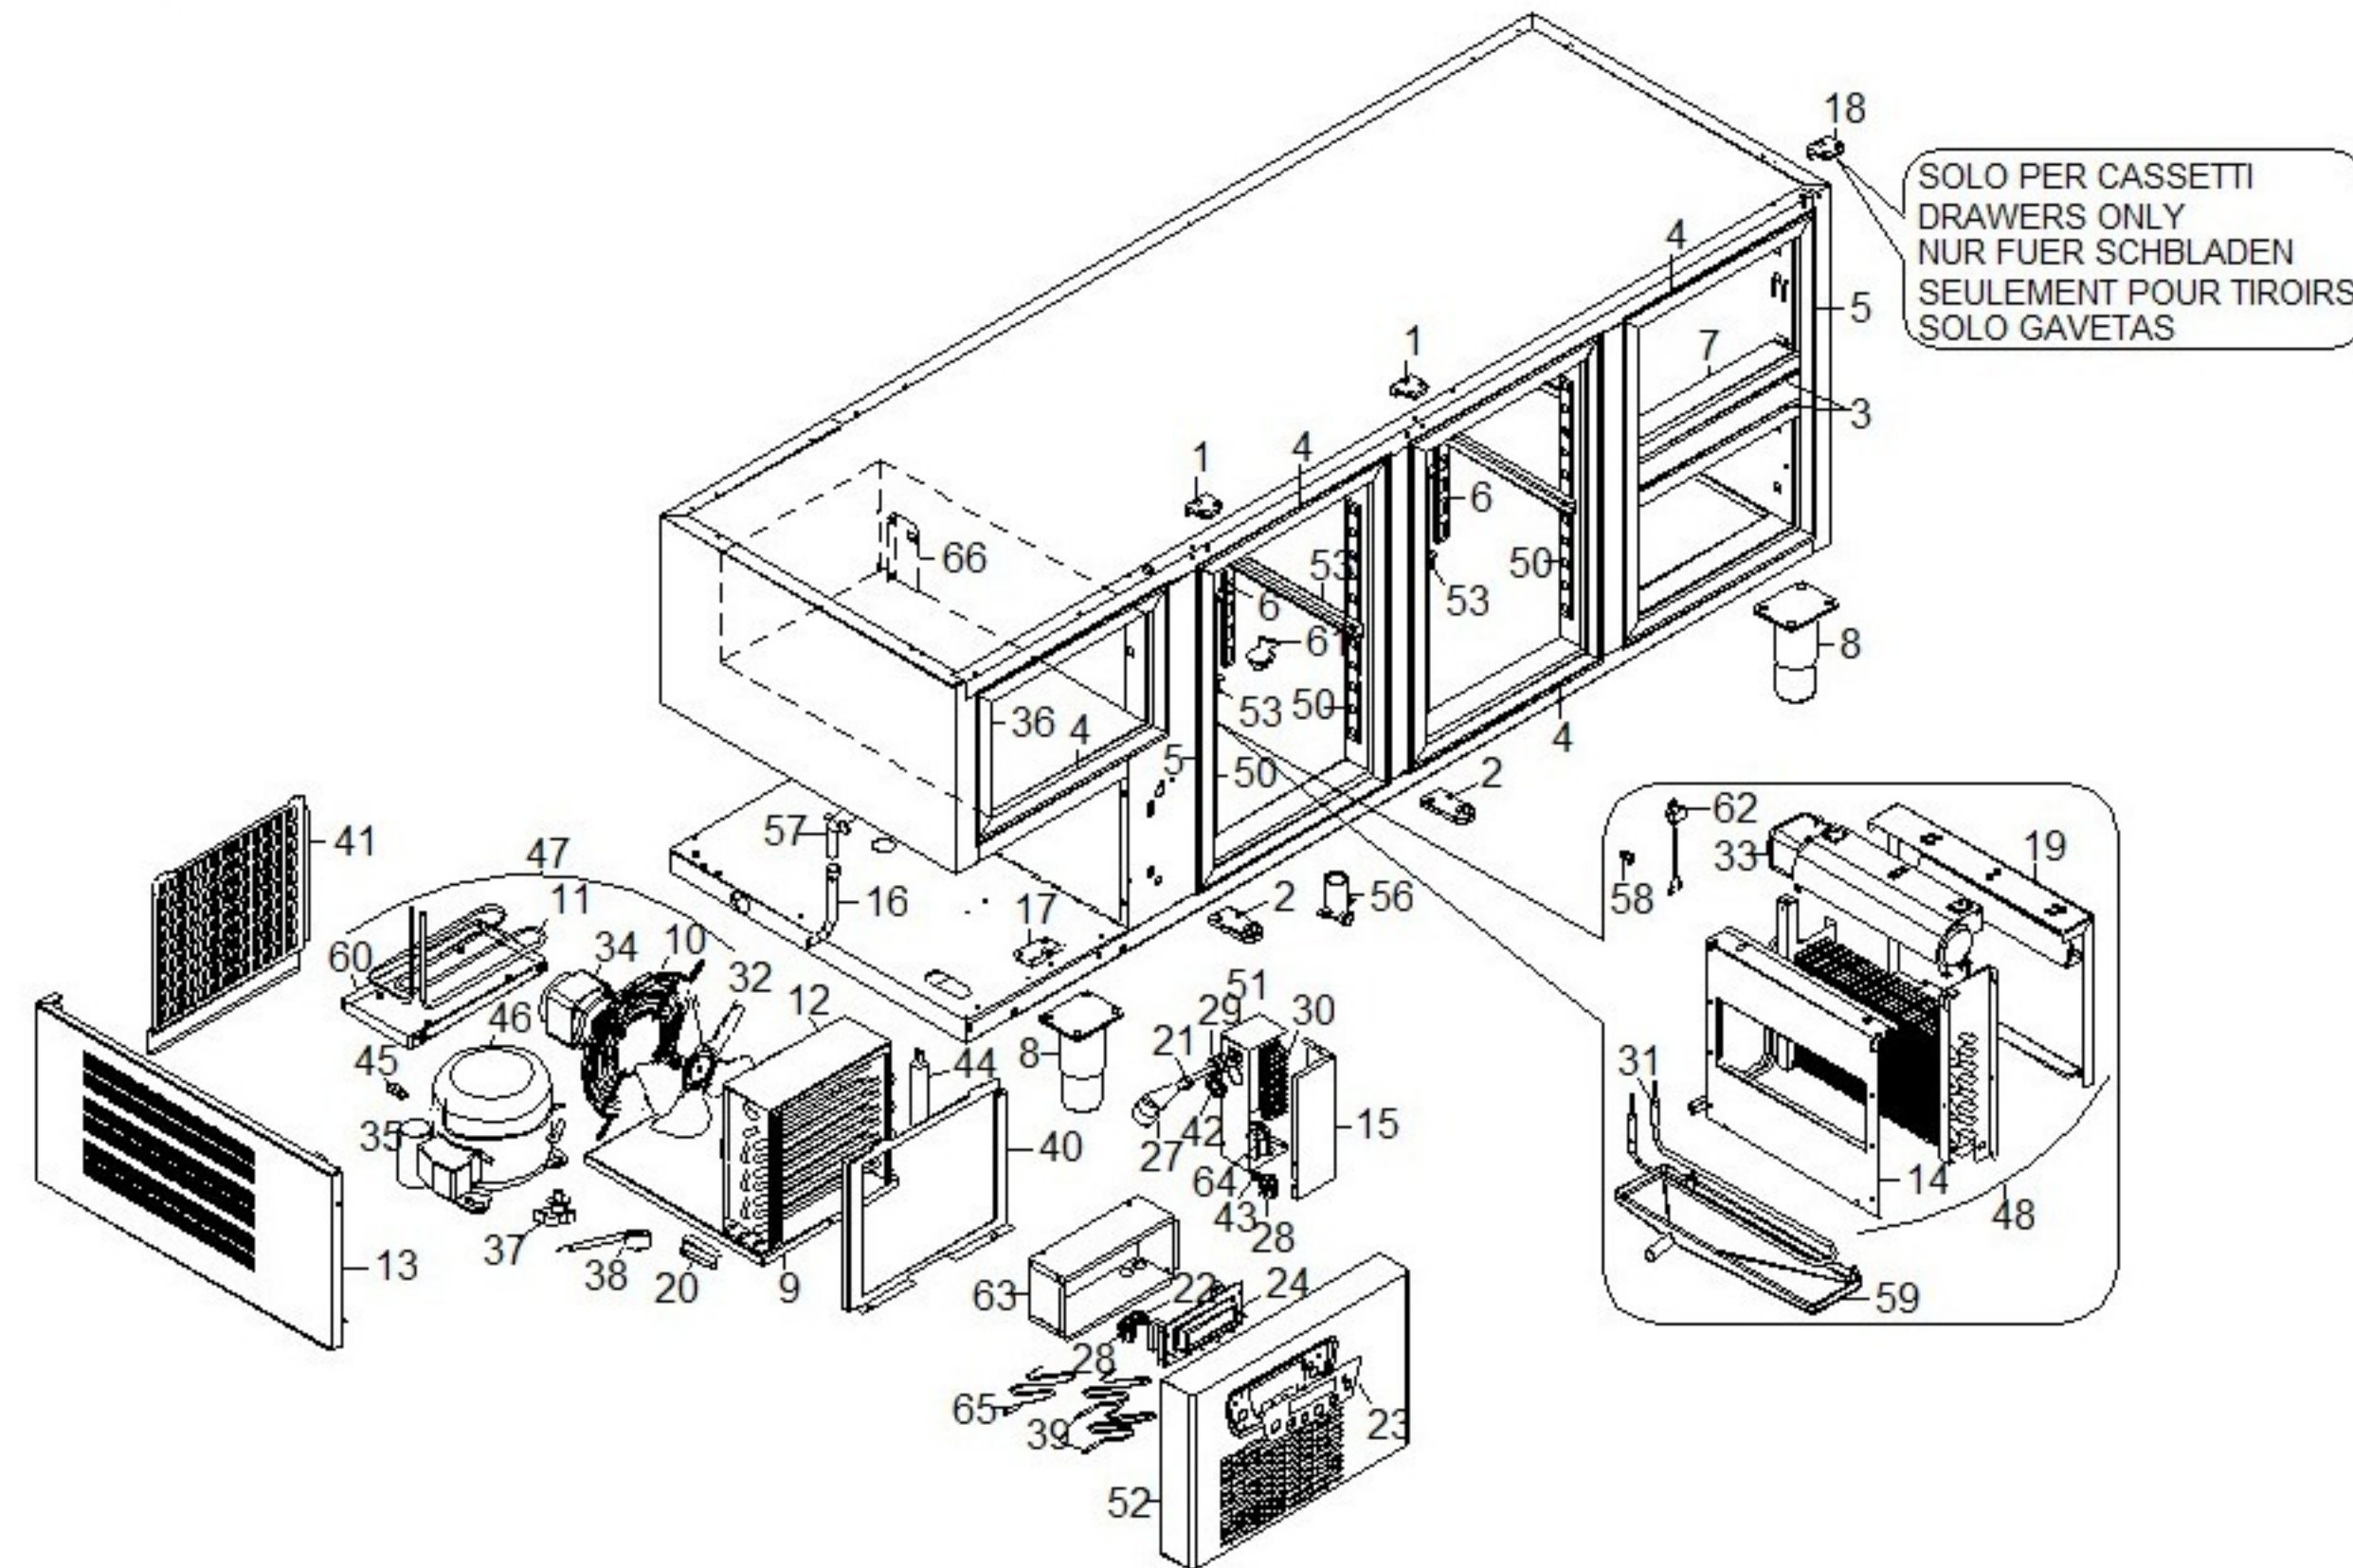

ANGELO PO - BASE REFRIGERATA TN It.433, 2 PORTINE+3 CASSETTI
6TEB2M - 15-06-2008 » 14-05-2010

Modello Typ Model Modelle Modelo

		6TEA 6TEAA 6TEAM	6TEA2 6TEA2A 6TEA2M	6TEA11 6TEA11A 6TEA11M	6TEA13 6TEA13A 6TEA13M	6TEB 6TEBA 6TEBM	6TEB2 6TEB2A 6TEB2M	6TEB4 6TEB4A 6TEB4M	6TEB11 6TEB11A 6TEB11M	6TEB13 6TEB13A 6TEB13M	6TEC 6TECA 6TECM	6TEC2 6TEC2A 6TEC2M	6TEC4 6TEC4A 6TEC4M	6TEC11 6TEC11A 6TEC11M	6TEC22 6TEC22A 6TEC22M	6TEC13 6TEC13A 6TEC13M
Num.cassetti	1/2	1	1	1	1	1	1	1	1	1	1	1	1	1	1	1
Schublad	1/2SUP	-	1	-	-	-	1	2	-	-	-	1	2	-	-	-
Drawers	1/2INF	-	1	-	-	-	1	2	-	-	-	1	2	-	-	-
Tiroirs	1/3	-	-	1	3	-	-	-	1	3	-	-	-	1	2	3
Gabetas	2/3	-	-	1	-	-	-	-	1	-	-	-	-	1	2	-
Porte Türen Doors Portes Puertas		2	1	1	1	3	2	1	2	2	4	3	2	3	2	3